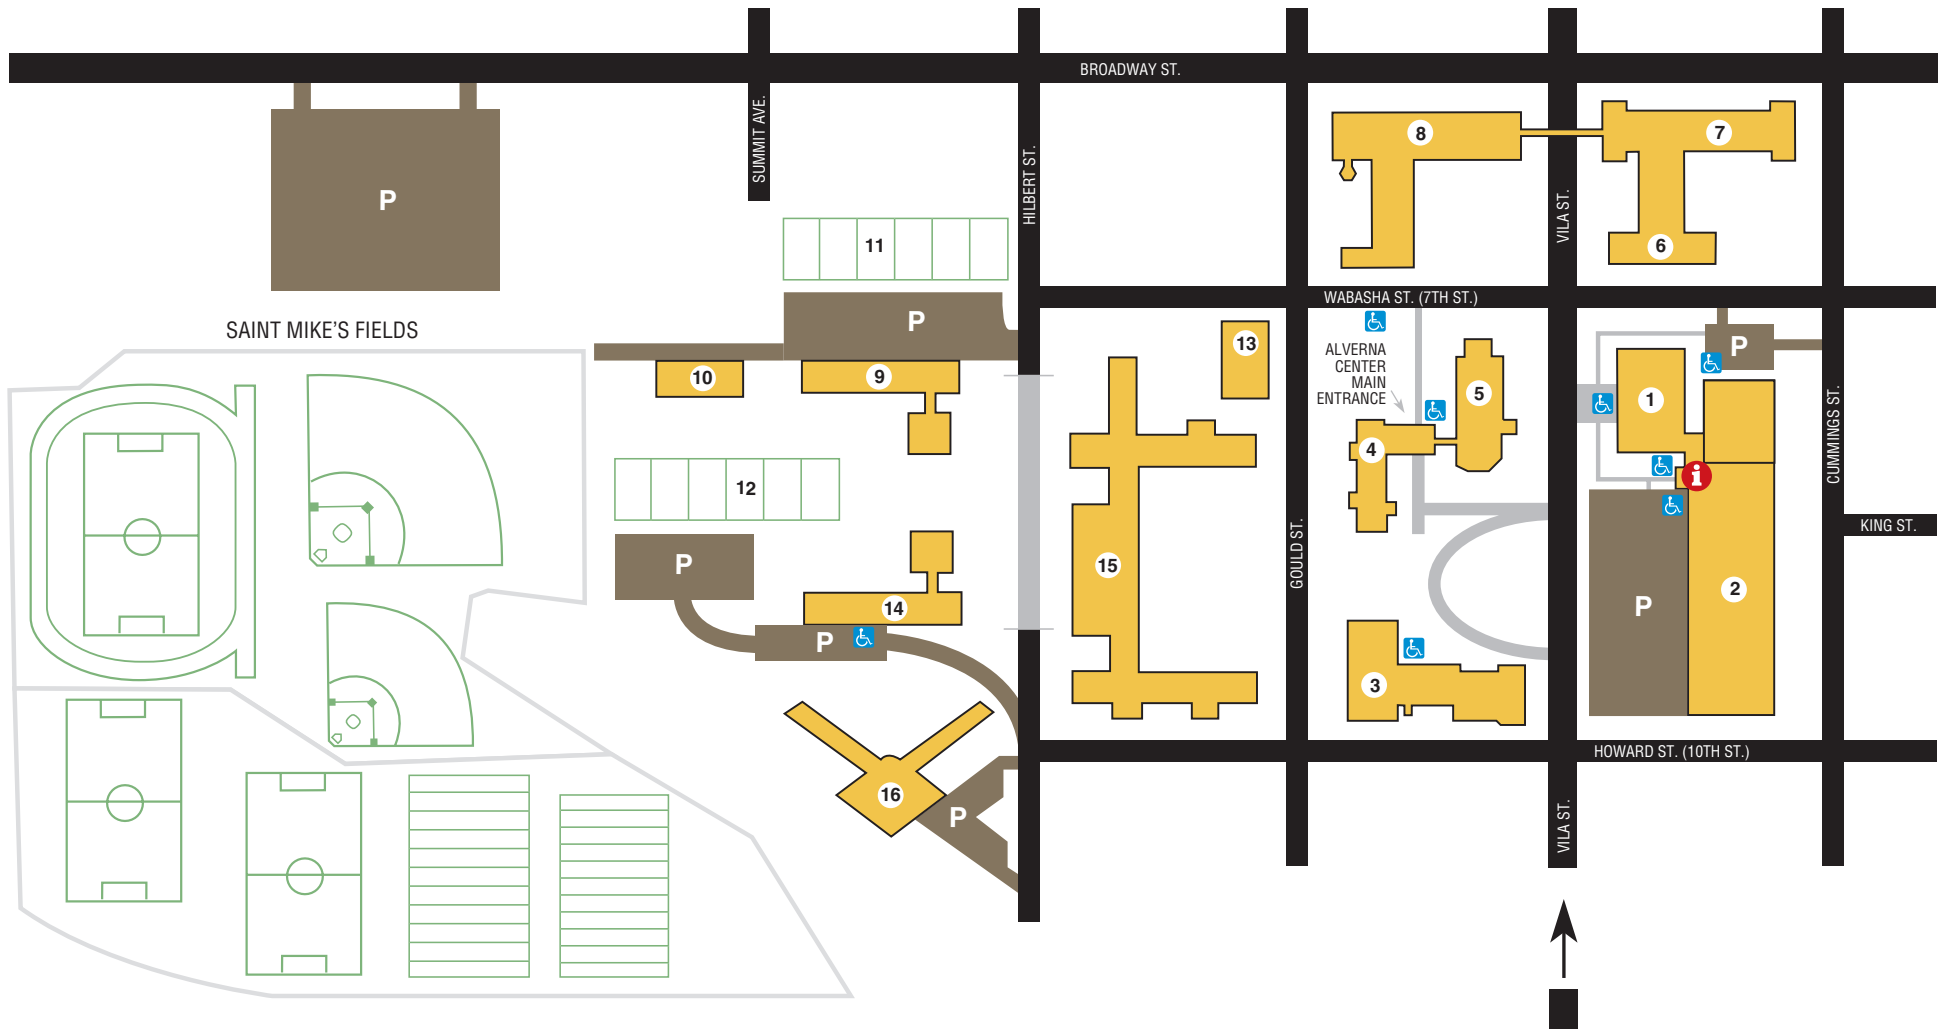

Saint Mary's University of Minnesota • Saint Teresa Campus

- 1 **360 VILA ST.**
*GeoSpatial Services, Campus Administration,
Hiawatha Room*
- 2 SMU Tennis Center
INFORMATION CENTER
Gym, Indoor Tennis Courts
- 3 Valência Arts Center
Minnesota Conservatory for the Arts
- 4 Alverna Center
- 5 Chapel of Saint Mary of the Angels
- 6 Saint Cecilia Hall (C.H.S.)

C.H.S. = Cotter High School

- 7 Saint Teresa Hall (C.H.S.)
- 8 Roger Bacon Center (C.H.S.)
- 9 Loretto Hall
- 10 Maintenance Building
- 11,12 ... Tennis Courts
- 13 CSTea House
College of Saint Teresa Alumnae Assn.
- 14 Maria Hall
- 15 Lourdes Hall (W.S.U.)
- 16 Tau Center (W.S.U.)

W.S.U. = Winona State University

- Information**
- Parking**
- Handicap Accessible Parking / Entrance**
Check Information Desk for building handicap accessibility.

N

**Saint Mary's
University**
OF MINNESOTA