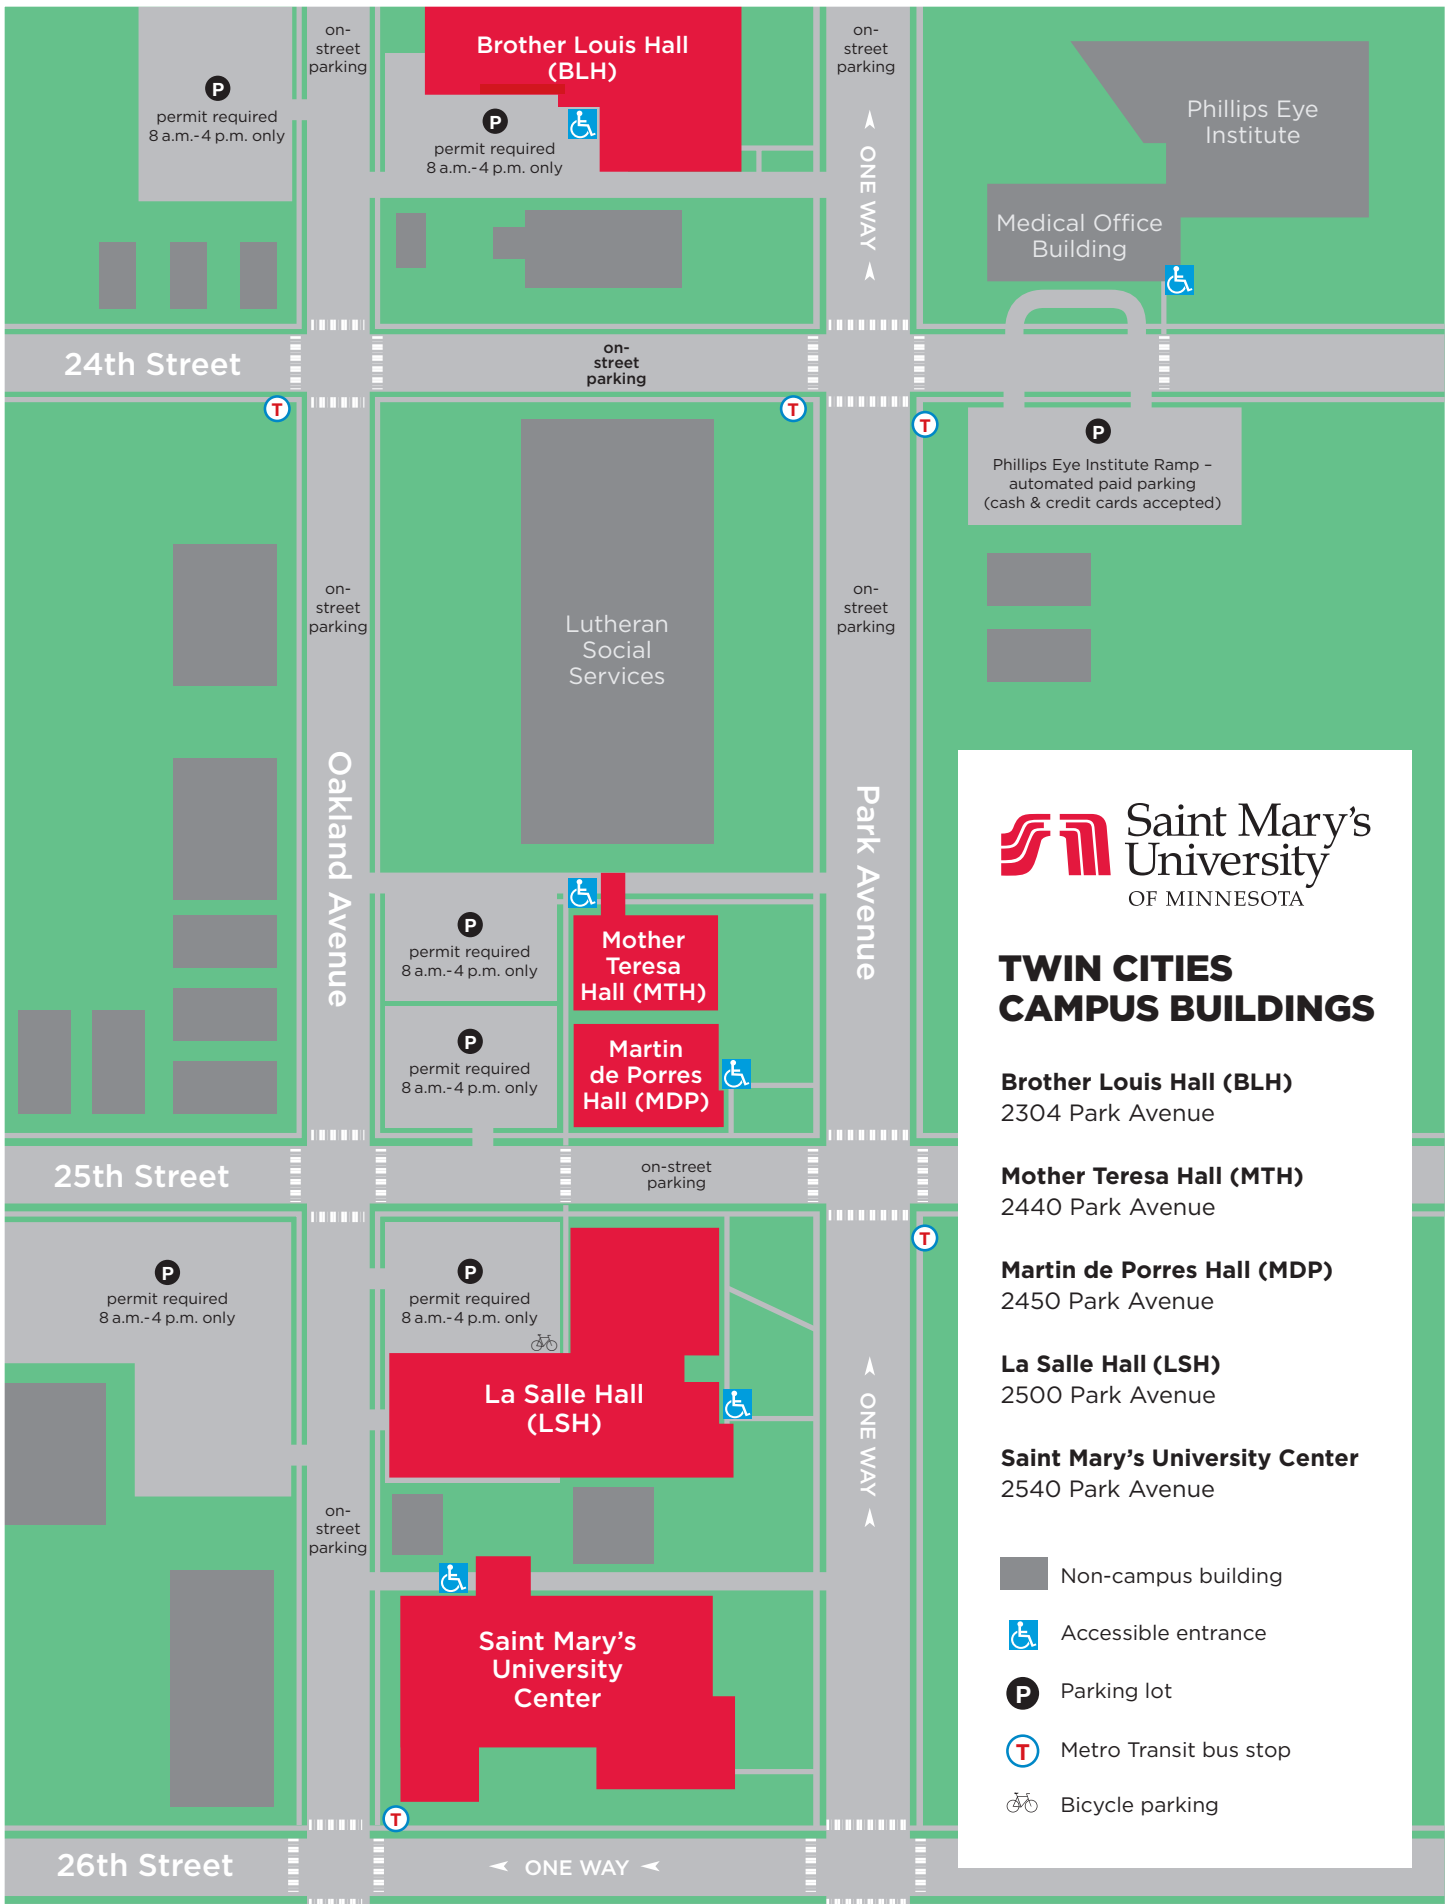

TWIN CITIES CAMPUS BUILDINGS

Brother Louis Hall (BLH)
2304 Park Avenue

Mother Teresa Hall (MTH)
2440 Park Avenue

Martin de Porres Hall (MDP)
2450 Park Avenue

La Salle Hall (LSH)
2500 Park Avenue

Saint Mary's University Center
2540 Park Avenue

- Non-campus building
- Accessible entrance
- Parking lot
- Metro Transit bus stop
- Bicycle parking