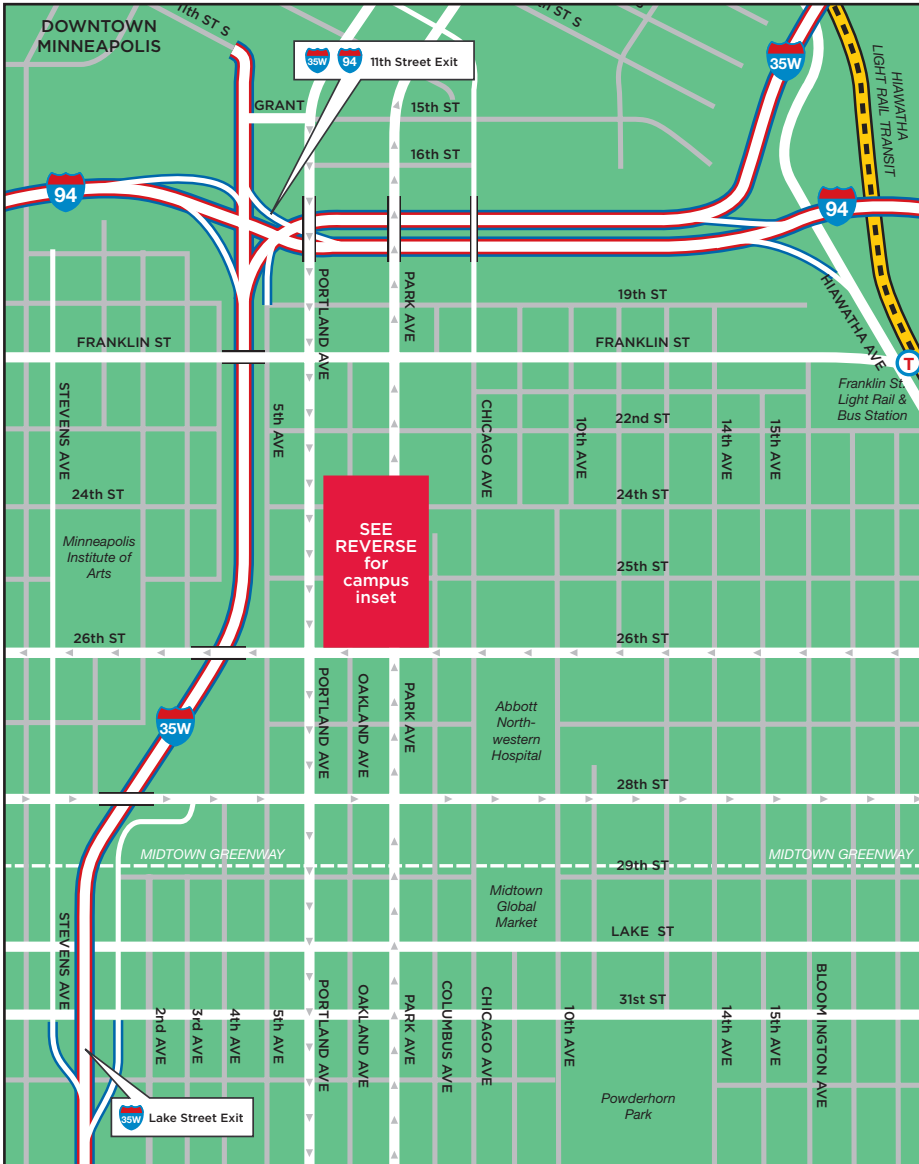

CAMPUS MAPS, DIRECTIONS, AND PARKING INFORMATION

SAINT MARY'S UNIVERSITY TWIN CITIES CAMPUS

2500 Park Avenue, Minneapolis, MN 55404

Phone 612-728-5100 ■ Toll free 866-437-2788 ■ Web SMUMN.EDU

FROM EAST: Take I-94 West to 11th Street Exit. Take a quick right on East Grant Street to Portland. Take a right on Portland. Take a left on 25th Street and go two blocks to Park Avenue. Park on either side of the street or in university lots.

FROM WEST: Take I-94 East to Hiawatha. Take a right on Hiawatha then a right on 26th Street. Take a right on Park Avenue and Saint Mary's University is on the left. Parking is on either side of the street or in university lots.

FROM NORTH: Take Highway 36 or I-35W South to MN-280 South. Exit onto I-94 West and go to 11th Street Exit. Take a quick right on East Grant Street to Portland. Take a right on Portland. Take a left on 25th Street and go two blocks to Park Avenue. Park on either side of the street or in university lots.

FROM SOUTH: Take I-35W North to the Lake Street Exit. Turn right onto Lake Street (2nd street at the end of ramp). Turn left on Park Avenue. Go approximately 5 blocks to 2500 Park Avenue. Parking is on either side of the street or in university lots.

PUBLIC TRANSPORTATION: Metro Transit bus stops are located on Park Avenue, 24th Street, and 25th Street. The Franklin Street Hiawatha Light Rail Station is located about one mile from the Twin Cities Campus. For bus routes and fare information, visit www.metrotransit.com.