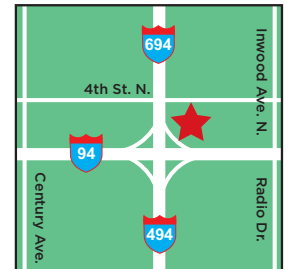

OAKDALE CENTER

7200 Hudson Blvd. N., Suite 200
Oakdale, MN 55128-7098
612-238-4550