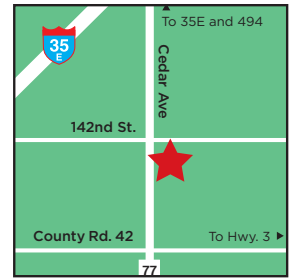

APPLE VALLEY CENTER

14200 Cedar Avenue
Apple Valley, MN 55124-5627
612-238-4551