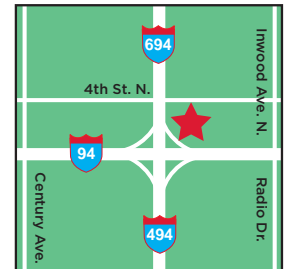

OAKDALE CENTER

7200 Hudson Blvd. N., Suite 200
Oakdale, MN 55128-7098
612-238-4550