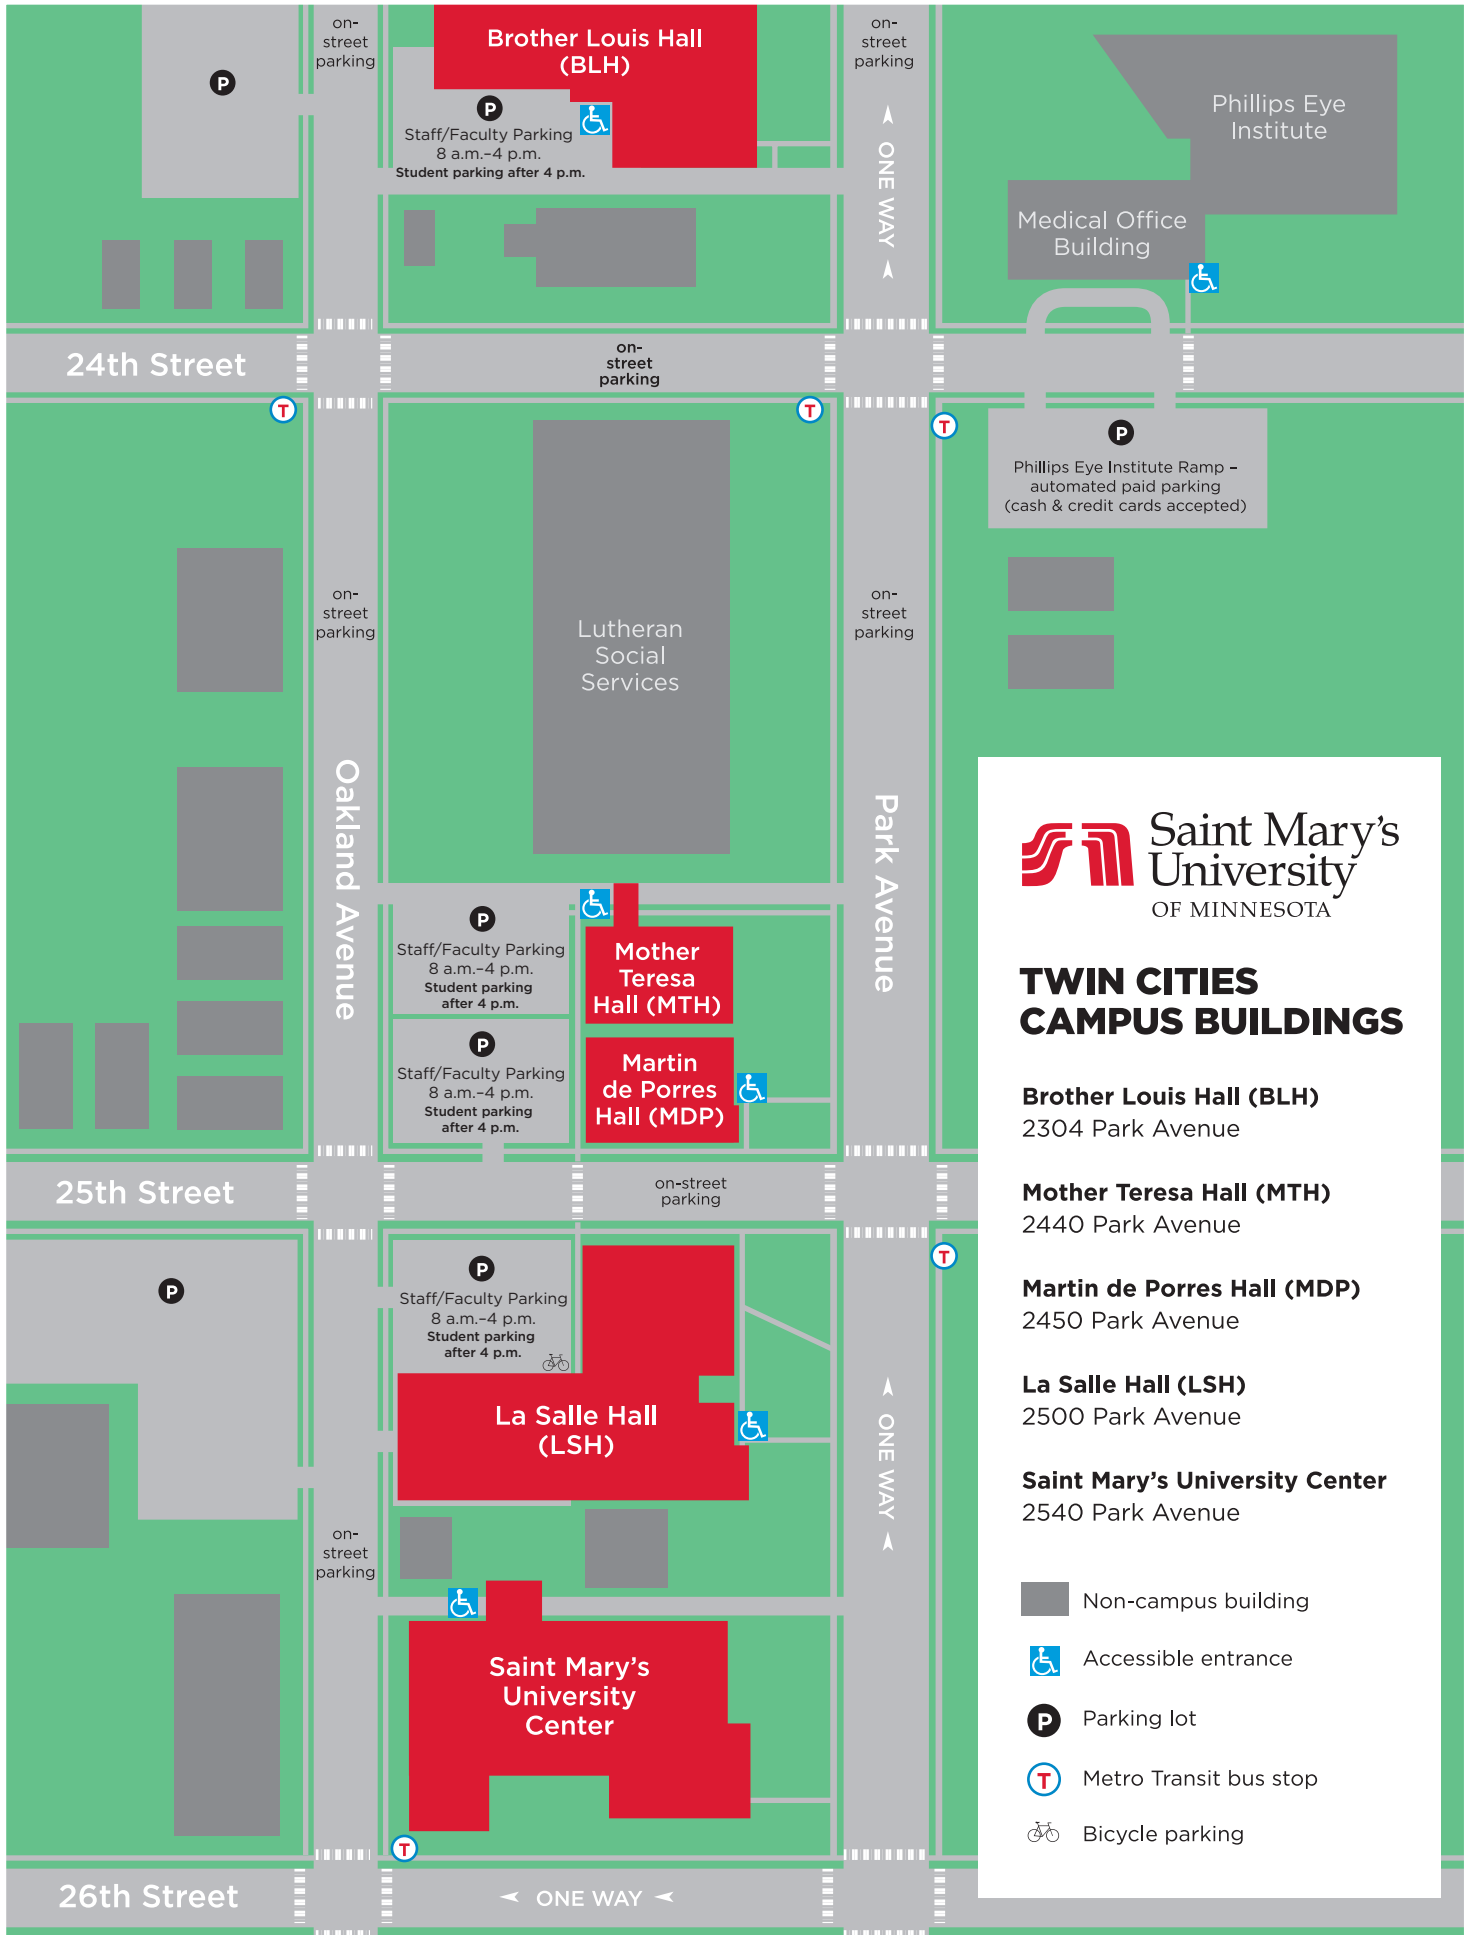

TWIN CITIES CAMPUS BUILDINGS

Brother Louis Hall (BLH)
2304 Park Avenue

Mother Teresa Hall (MTH)
2440 Park Avenue

Martin de Porres Hall (MDP)
2450 Park Avenue

La Salle Hall (LSH)
2500 Park Avenue

Saint Mary's University Center
2540 Park Avenue

Non-campus building

Accessible entrance

Parking lot

Metro Transit bus stop

Bicycle parking