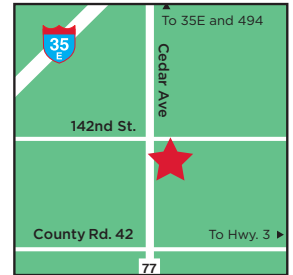

APPLE VALLEY CENTER

14200 Cedar Avenue
Apple Valley, MN 55124-5627
612-238-4551