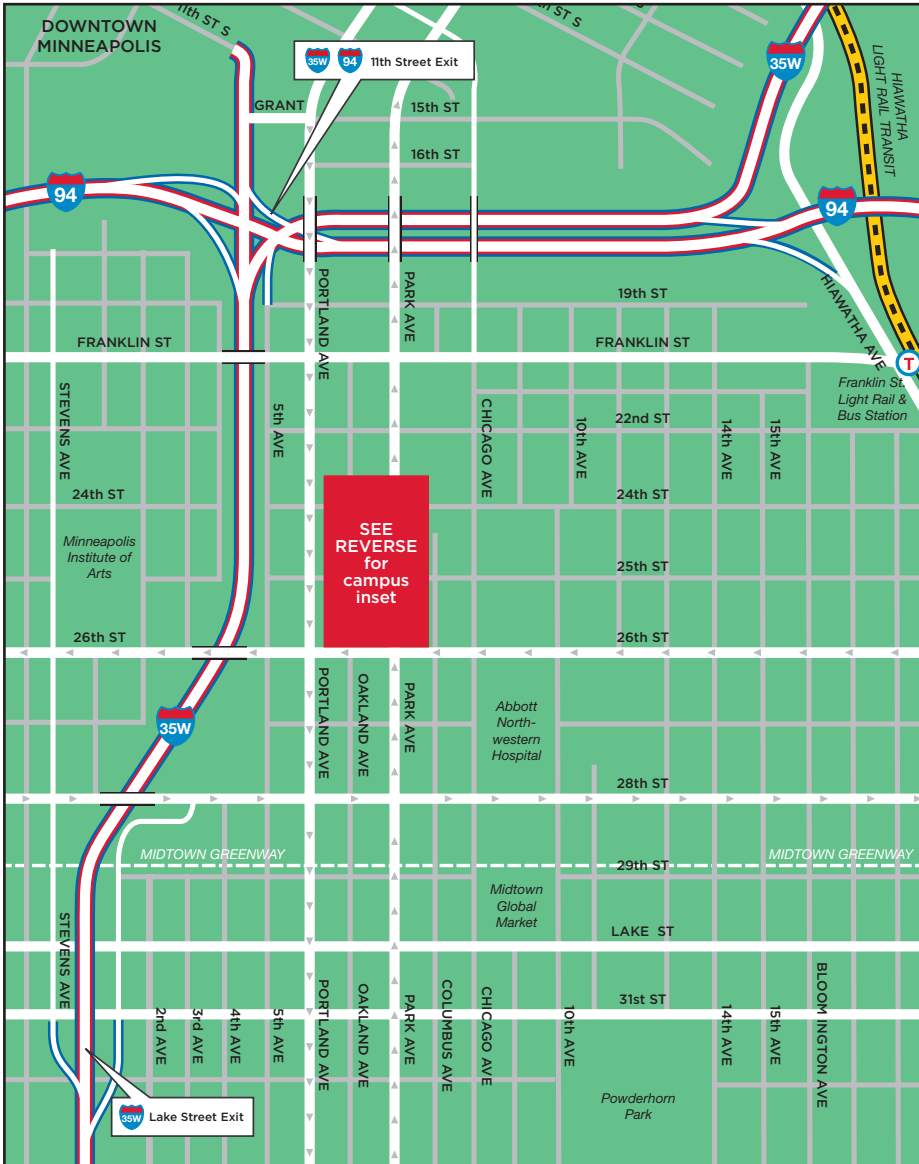

CAMPUS MAPS, DIRECTIONS, AND PARKING INFORMATION

SAINT MARY'S UNIVERSITY TWIN CITIES CAMPUS

2500 Park Avenue, Minneapolis, MN 55404

Phone 612-728-5100 ■ Toll free 866-437-2788 ■ Web SMUMN.EDU

FROM EAST: Take I-94 West to 11th Street Exit. Take a quick right on East Grant Street to Portland. Take a right on Portland. Take a left on 25th Street and go two blocks to Park Avenue. Park on either side of the street or in university lots.

FROM WEST: Take I-94 East to Hiawatha. Take a right on Hiawatha then a right on 26th Street. Take a right on Park Avenue and Saint Mary's University is on the left. Parking is on either side of the street or in university lots.

FROM NORTH: Take Highway 36 or I-35W South to MN-280 South. Exit onto I-94 West and go to 11th Street Exit. Take a quick right on East Grant Street to Portland. Take a right on Portland. Take a left on 25th Street and go two blocks to Park Avenue. Park on either side of the street or in university lots.

FROM SOUTH: Take I-35W North to the Lake Street Exit. Turn right onto Lake Street (2nd street at the end of ramp). Turn left on Park Avenue. Go approximately 5 blocks to 2500 Park Avenue. Parking is on either side of the street or in university lots.

PUBLIC TRANSPORTATION: Metro Transit bus stops are located on Park Avenue, 24th Street, and 25th Street. The Franklin Street Hiawatha Light Rail Station is located about one mile from the Twin Cities Campus. For bus routes and fare information, visit www.metrotransit.com.