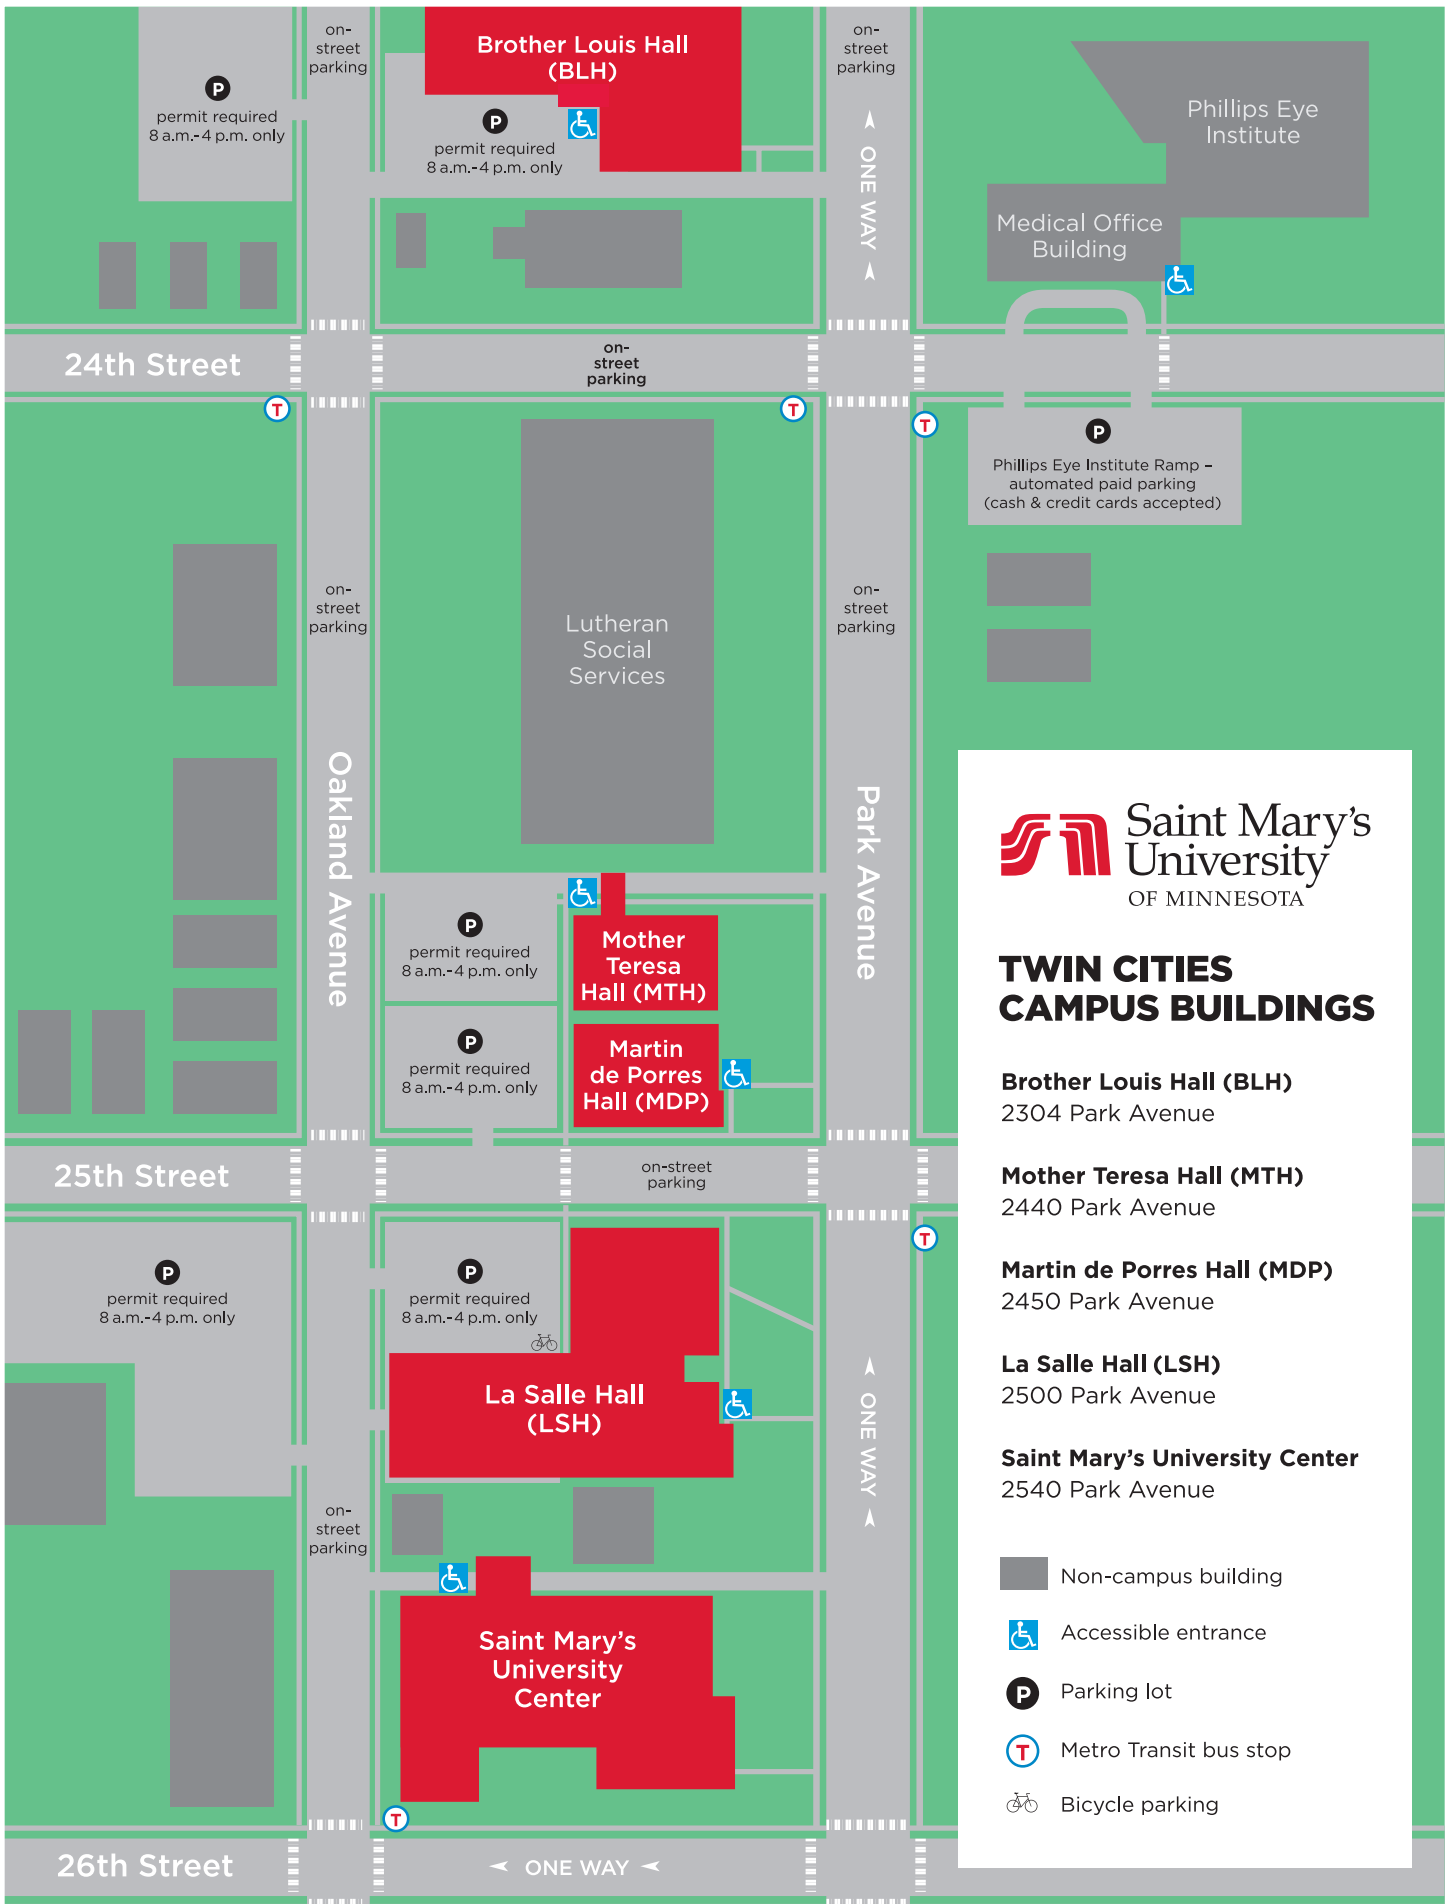

Saint Mary's University
OF MINNESOTA

TWIN CITIES CAMPUS BUILDINGS

- **Brother Louis Hall (BLH)**
  2304 Park Avenue
- **Mother Teresa Hall (MTH)**
  2440 Park Avenue
- **Martin de Porres Hall (MDP)**
  2450 Park Avenue
- **La Salle Hall (LSH)**
  2500 Park Avenue
- **Saint Mary's University Center**
  2540 Park Avenue

- Non-campus building
- Accessible entrance
- Parking lot
- Metro Transit bus stop
- Bicycle parking