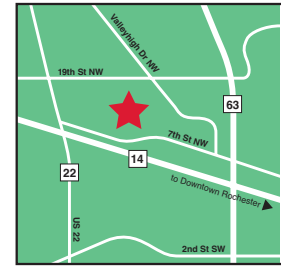

ROCHESTER CAMPUS

2900 19th Street N.W.
Rochester, MN 55901-7619
507-285-1410
877-768-4545