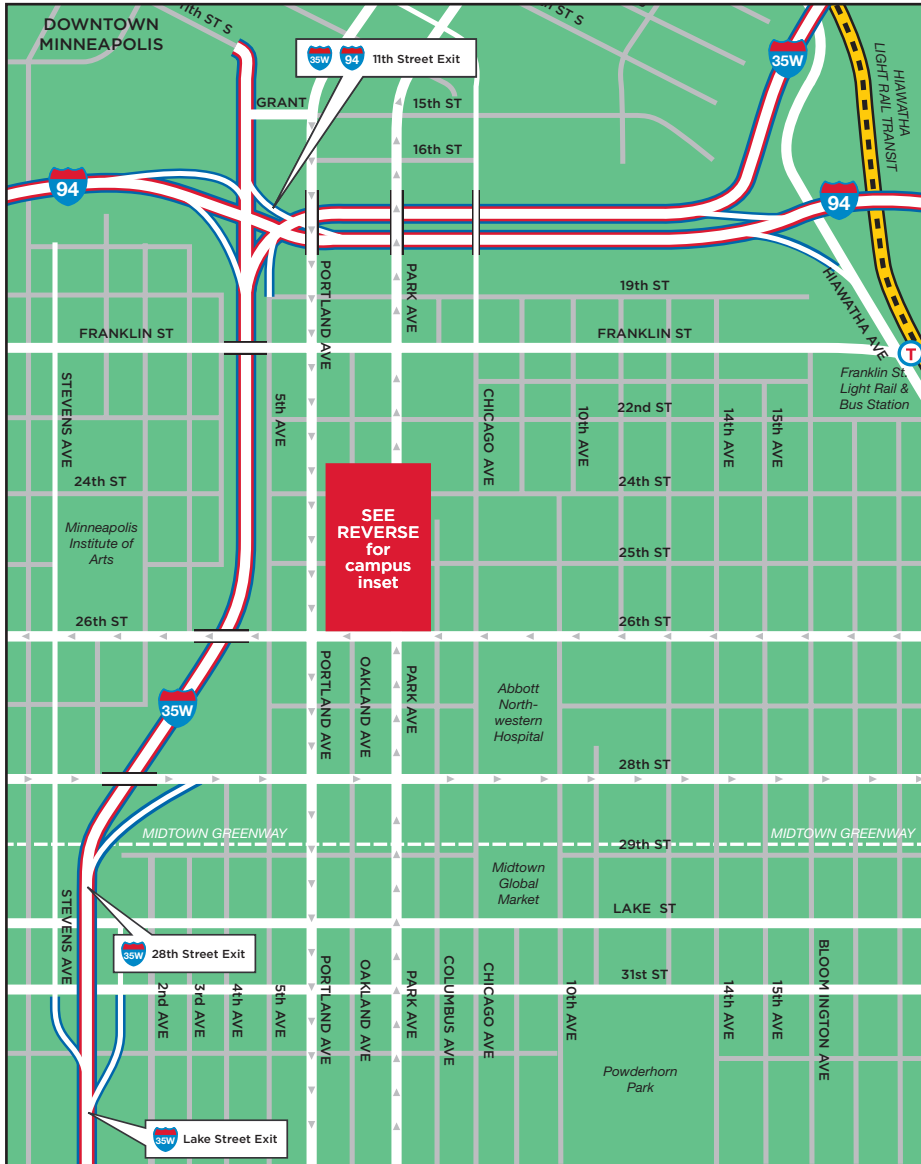

CAMPUS MAPS, DIRECTIONS, and PARKING INFORMATION

SAINT MARY'S UNIVERSITY MINNEAPOLIS CAMPUS

2500 Park Avenue, Minneapolis, MN 55404

Phone 612-728-5100 ■ Toll free 866-437-2788 ■ Web SMUMN.EDU

FROM EAST: Take I-94 West to 11th Street Exit. Take a quick right on East Grant Street to Portland. Take a right on Portland. Take a left on 25th Street and go two blocks to Park Avenue. Park on either side of the street or in university lots.

FROM WEST: Take I-94 East to Hiawatha. Take a right on Hiawatha then a right on 26th Street. Take a right on Park Avenue and Saint Mary's is on the left. Parking is on either side of the street or in university lots.

FROM NORTH: Take Highway 36 or I-35W South to MN-280 South. Exit onto I-94 West and go to 11th Street Exit. Take a quick right on East Grant Street to Portland. Take a right on Portland. Take a left on 25th Street and go two blocks to Park Avenue. Park on either side of the street or in university lots.

FROM SOUTH: Take I-35W North to the 28th Street Exit. Turn right onto 28th Street. Turn left on Park Avenue. Go approximately 3 blocks to 2500 Park Avenue. Parking is on either side of the street or in university lots.

PUBLIC TRANSPORTATION: Metro Transit bus stops are located on Park Avenue, 24th Street, and 25th Street. The Franklin Street Hiawatha Light Rail Station is located about one mile from the Minneapolis Campus. For bus routes and fare information, visit www.metrotransit.com.